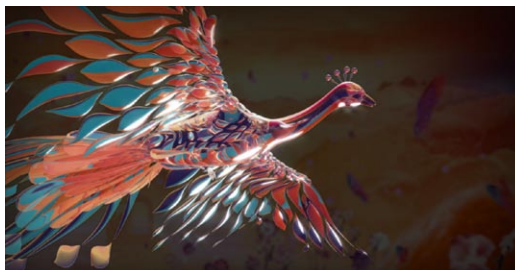

year: 2008
task: complete character
from design to final
animation and
rendering

End titles
BIOMORPH