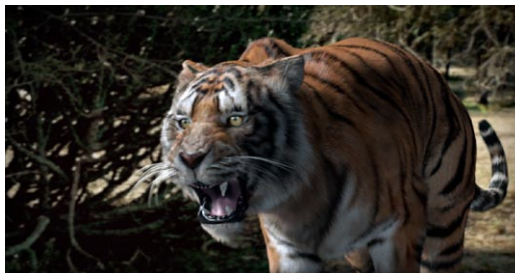

year: 2008
task: character animation

Shot 31
ANNA SUI
FLIGHT OF FANCY